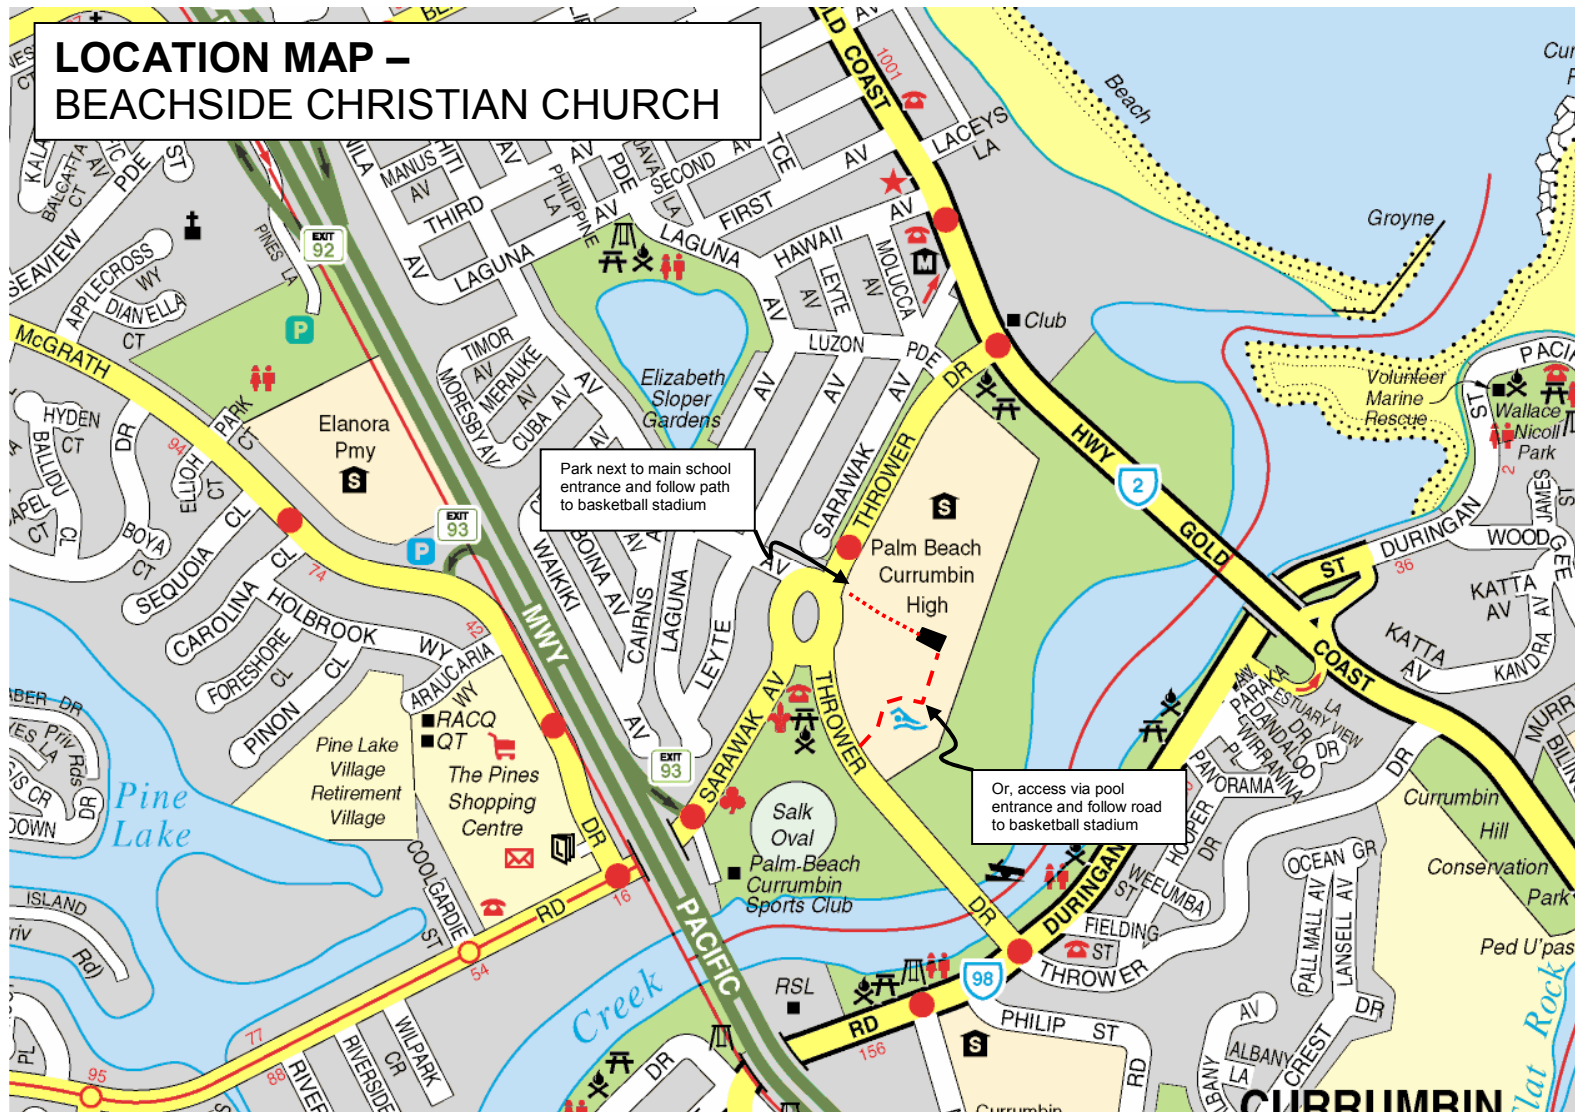

LOCATION MAP – BEACHSIDE CHRISTIAN CHURCH

Park next to main school entrance and follow path to basketball stadium

Or, access via pool entrance and follow road to basketball stadium